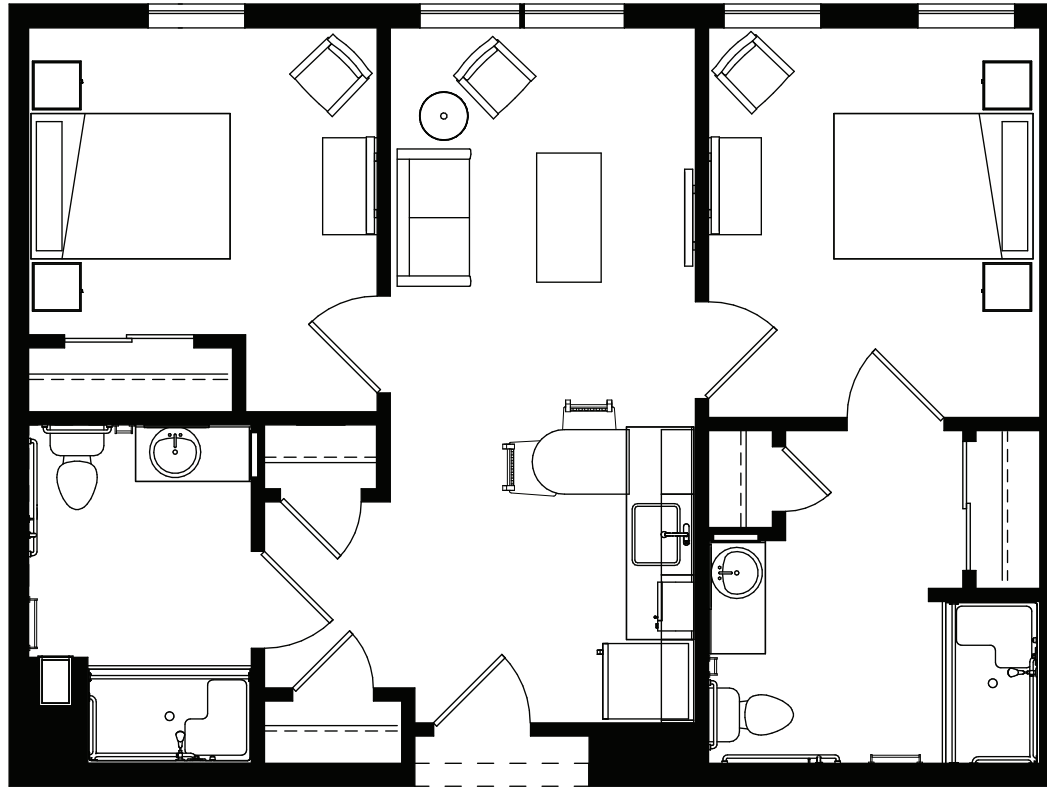

# FLOOR PLAN

## PERSONAL CARE TWO-BEDROOM • 706 SQ FT

- Kitchens with granite counters
- Designer carpet and high-end vinyl plank flooring
- Individually controlled heating and air-conditioning
- Window Coverings
- Basic Cable TV
- Emergency call system

*Floor plan sizes may vary  
and other plans are available*