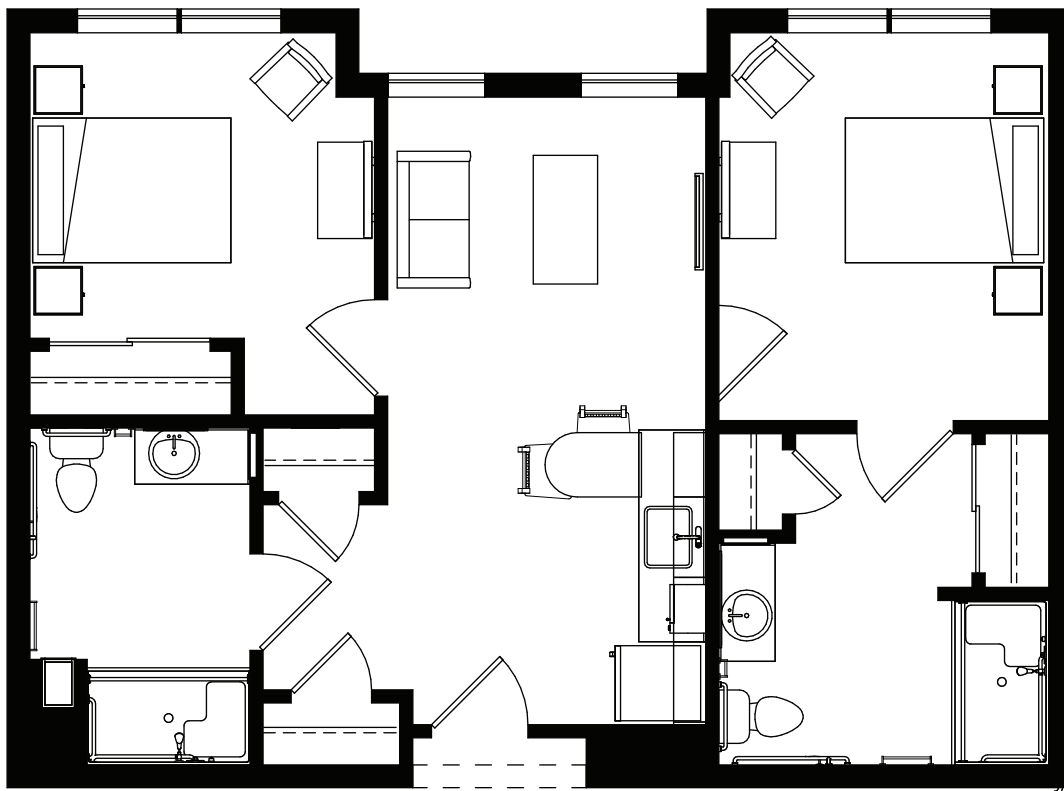

FLOOR PLAN

PERSONAL CARE TWO-BEDROOM • 692 SQ FT

- Kitchens with granite counters
- Designer carpet and high-end vinyl plank flooring
- Individually controlled heating and air-conditioning
- Window Coverings
- Basic Cable TV
- Emergency call system

*Floor plan sizes may vary
and other plans are available*