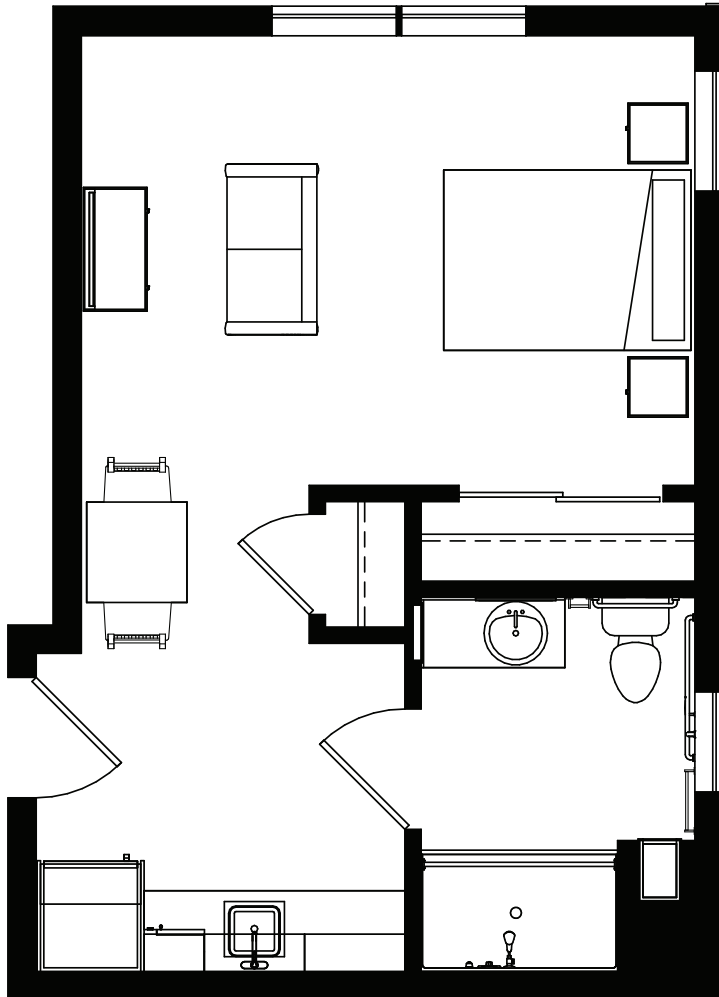

# FLOOR PLAN

## PERSONAL CARE STUDIO • 367 SQ FT

- Kitchens with granite counters
- Designer carpet and high-end vinyl plank flooring
- Individually controlled heating and air-conditioning
- Window Coverings
- Basic Cable TV
- Emergency call system

*Floor plan sizes may vary  
and other plans are available*