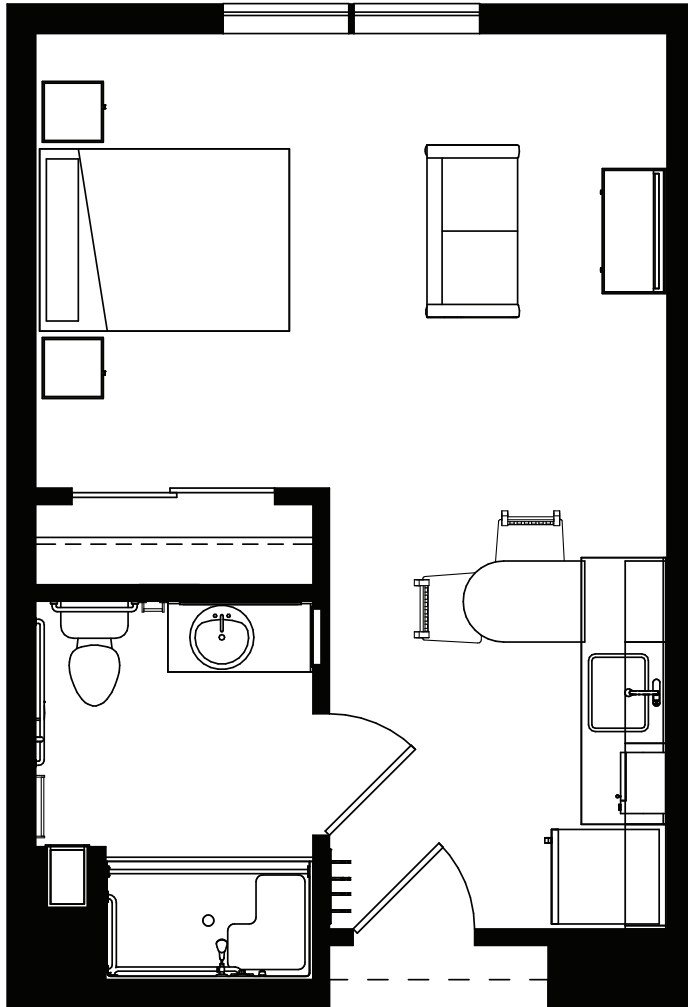

FLOOR PLAN

PERSONAL CARE STUDIO • 360 SQ FT

- Kitchens with granite counters
- Designer carpet and high-end vinyl plank flooring
- Individually controlled heating and air-conditioning
- Window Coverings
- Basic Cable TV
- Emergency call system

*Floor plan sizes may vary
and other plans are available*