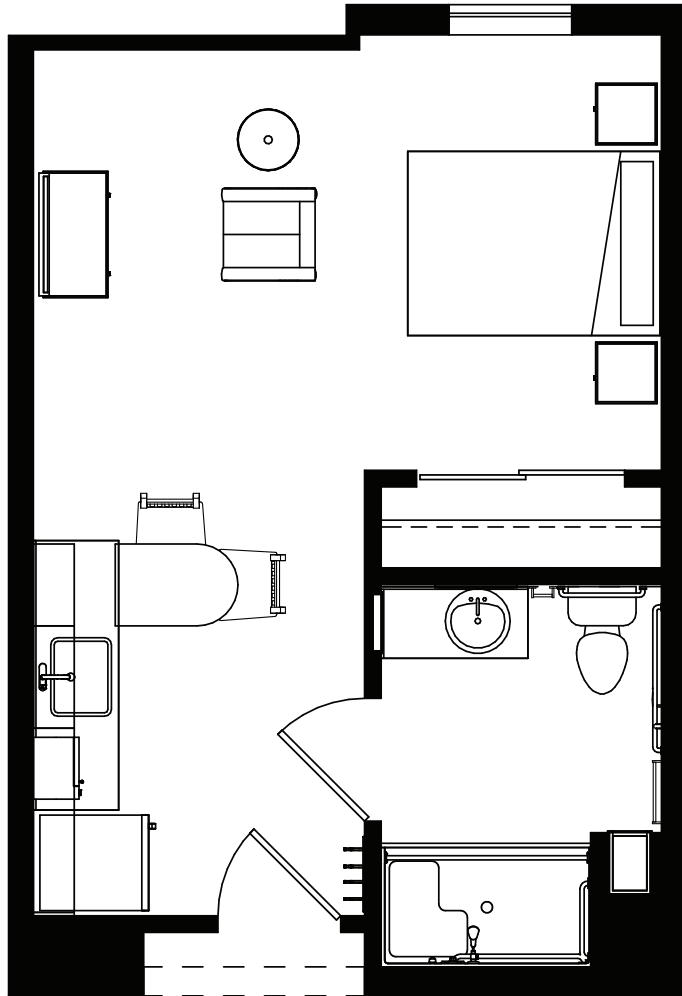

FLOOR PLAN

PERSONAL CARE STUDIO • 345 SQ FT

- Kitchens with granite counters
- Designer carpet and high-end vinyl plank flooring
- Individually controlled heating and air-conditioning
- Window Coverings
- Basic Cable TV
- Emergency call system

*Floor plan sizes may vary
and other plans are available*