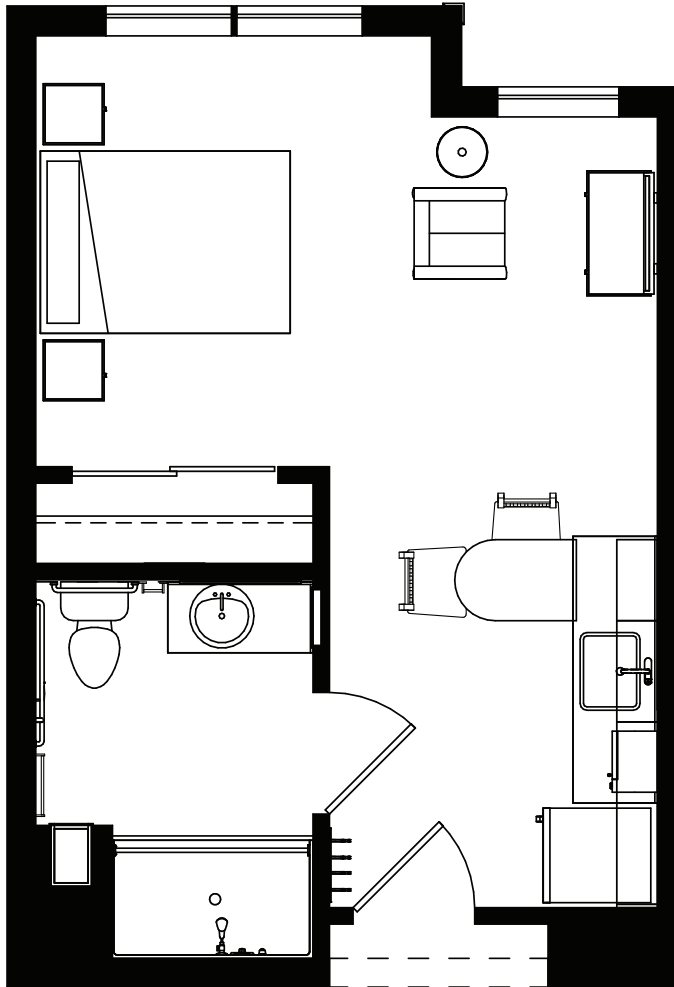

FLOOR PLAN

PERSONAL CARE STUDIO • 333 SQ FT

- Kitchens with granite counters
- Designer carpet and high-end vinyl plank flooring
- Individually controlled heating and air-conditioning
- Window Coverings
- Basic Cable TV
- Emergency call system

*Floor plan sizes may vary
and other plans are available*