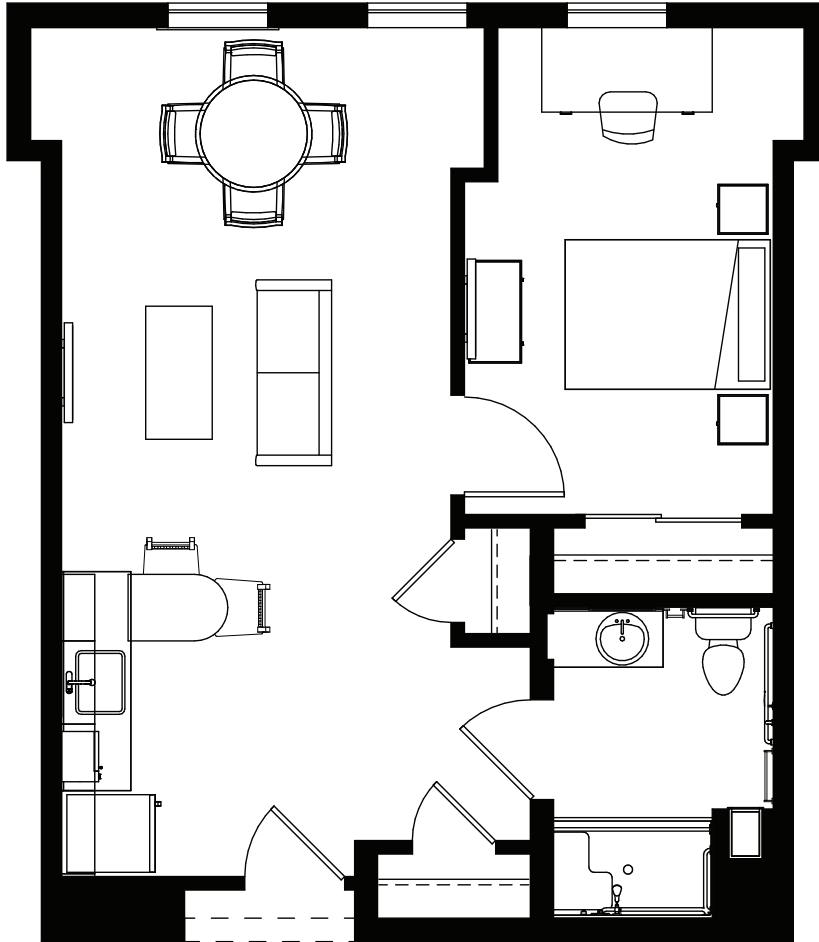

FLOOR PLAN

PERSONAL CARE ONE-BEDROOM • 574 SQ FT

- Kitchens with granite counters
- Designer carpet and high-end vinyl plank flooring
- Individually controlled heating and air-conditioning
- Window Coverings
- Basic Cable TV
- Emergency call system

*Floor plan sizes may vary
and other plans are available*