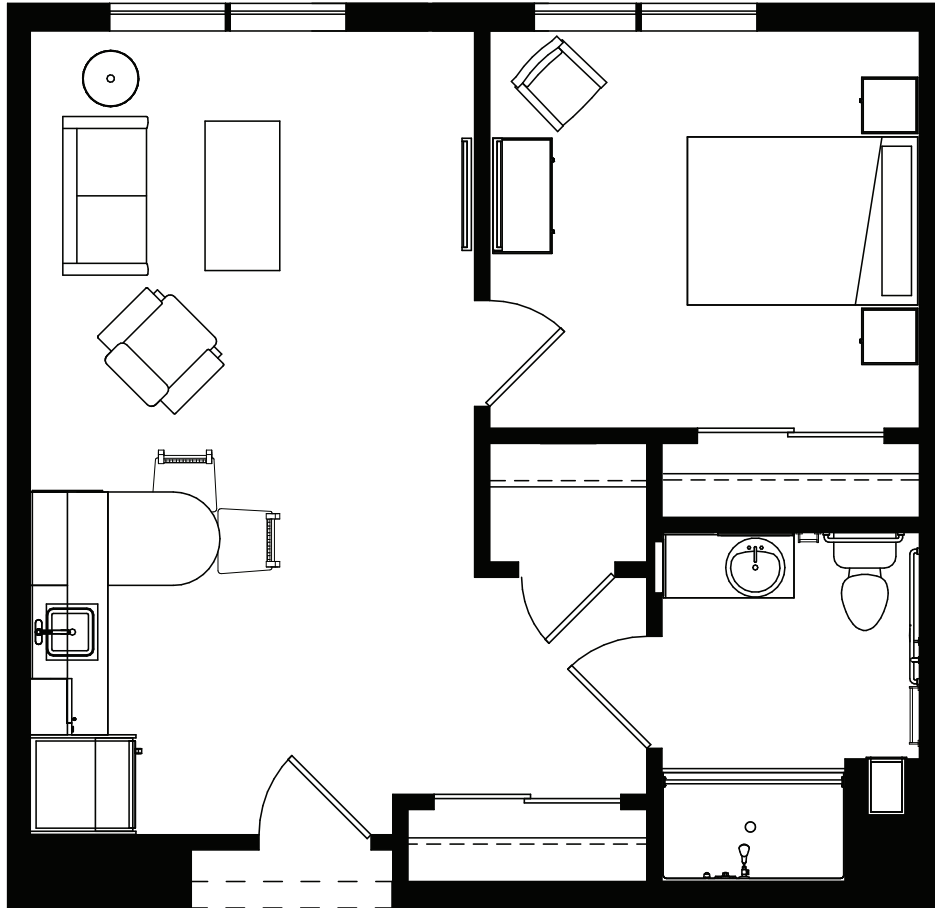

# FLOOR PLAN

## PERSONAL CARE ONE-BEDROOM • 535 SQ FT

- Kitchens with granite counters
- Designer carpet and high-end vinyl plank flooring
- Individually controlled heating and air-conditioning
- Window Coverings
- Basic Cable TV
- Emergency call system

*Floor plan sizes may vary  
and other plans are available*