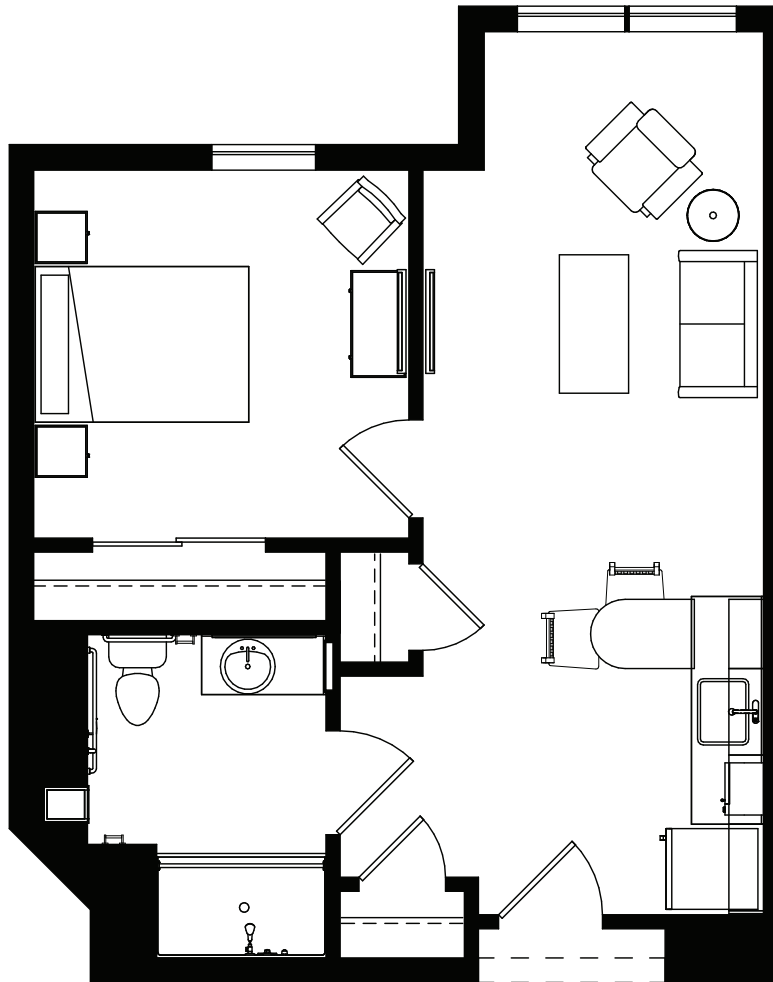

FLOOR PLAN

PERSONAL CARE ONE-BEDROOM • 500 SQ FT

- Kitchens with granite counters
- Designer carpet and high-end vinyl plank flooring
- Individually controlled heating and air-conditioning
- Window Coverings
- Basic Cable TV
- Emergency call system

*Floor plan sizes may vary
and other plans are available*