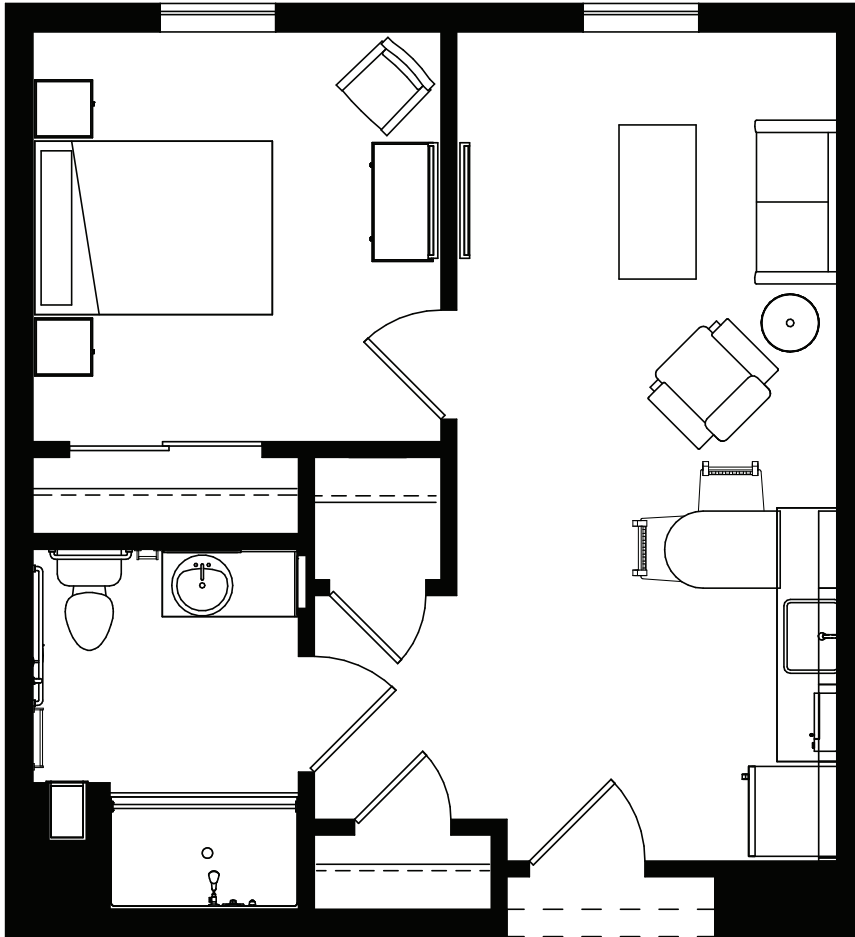

FLOOR PLAN

PERSONAL CARE ONE-BEDROOM • 480 SQ FT

- Kitchens with granite counters
- Designer carpet and high-end vinyl plank flooring
- Individually controlled heating and air-conditioning
- Window Coverings
- Basic Cable TV
- Emergency call system

*Floor plan sizes may vary
and other plans are available*