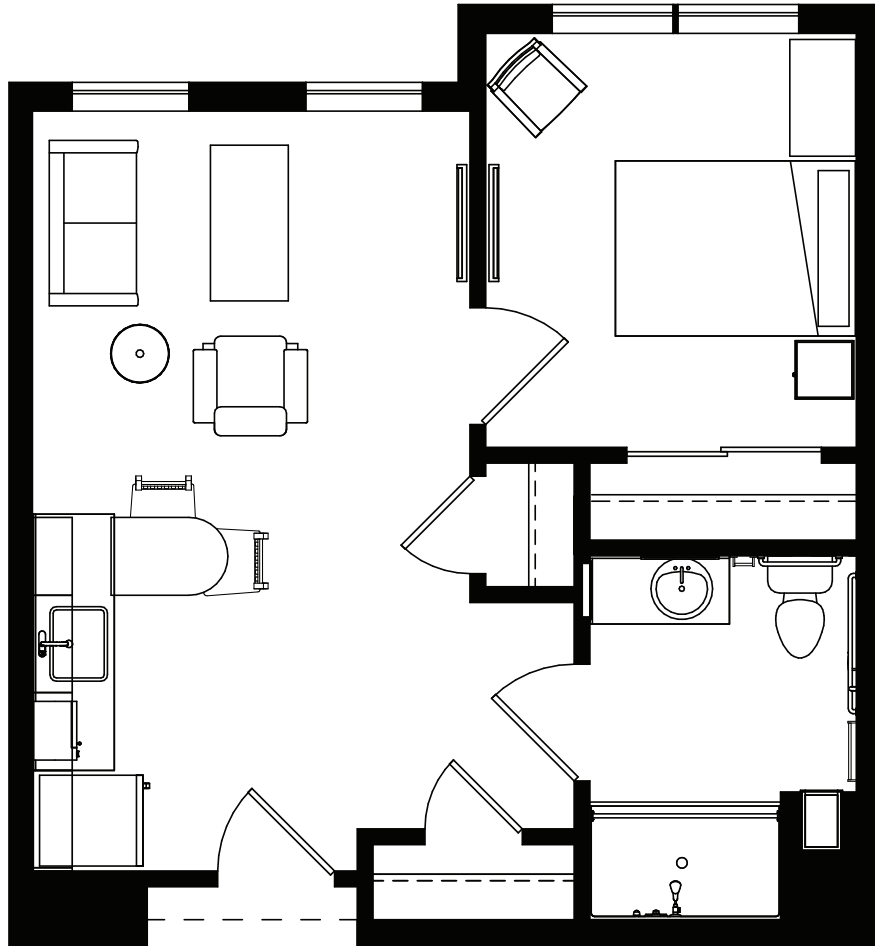

# FLOOR PLAN

## PERSONAL CARE ONE-BEDROOM • 451 SQ FT

- Kitchens with granite counters
- Designer carpet and high-end vinyl plank flooring
- Individually controlled heating and air-conditioning
- Window Coverings
- Basic Cable TV
- Emergency call system

*Floor plan sizes may vary  
and other plans are available*