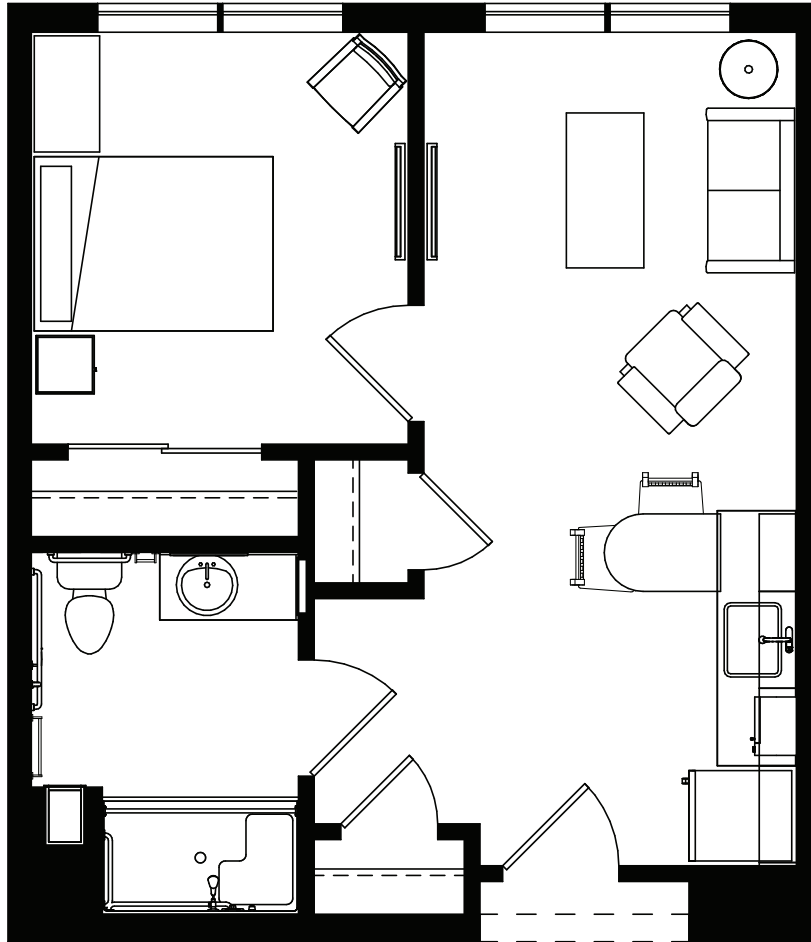

FLOOR PLAN

PERSONAL CARE ONE-BEDROOM • 440 SQ FT

- Kitchens with granite counters
- Designer carpet and high-end vinyl plank flooring
- Individually controlled heating and air-conditioning
- Window Coverings
- Basic Cable TV
- Emergency call system

*Floor plan sizes may vary
and other plans are available*