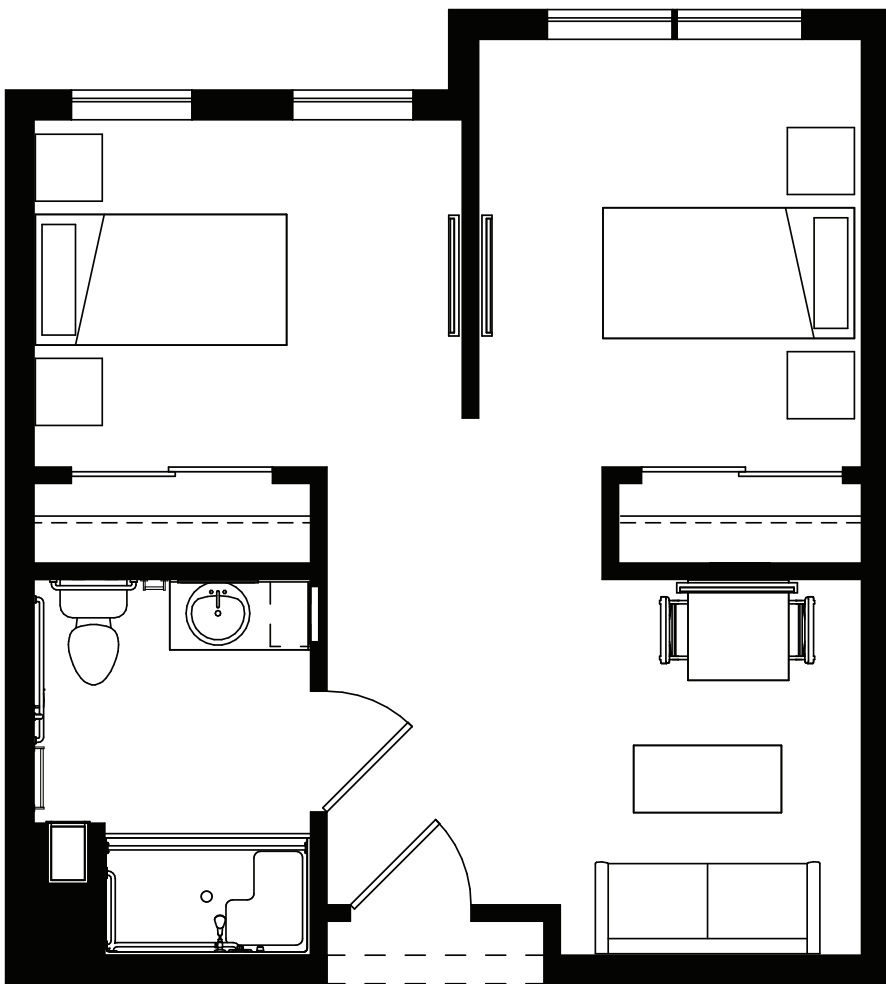

FLOOR PLAN

MEMORY CARE SHARED STUDIO • 442 SQ FT

- High-end vinyl plank flooring
- Individually controlled heating and air-conditioning
- Window Coverings
- Basic Cable TV
- Emergency call system

*Floor plan sizes may vary
and other plans are available*