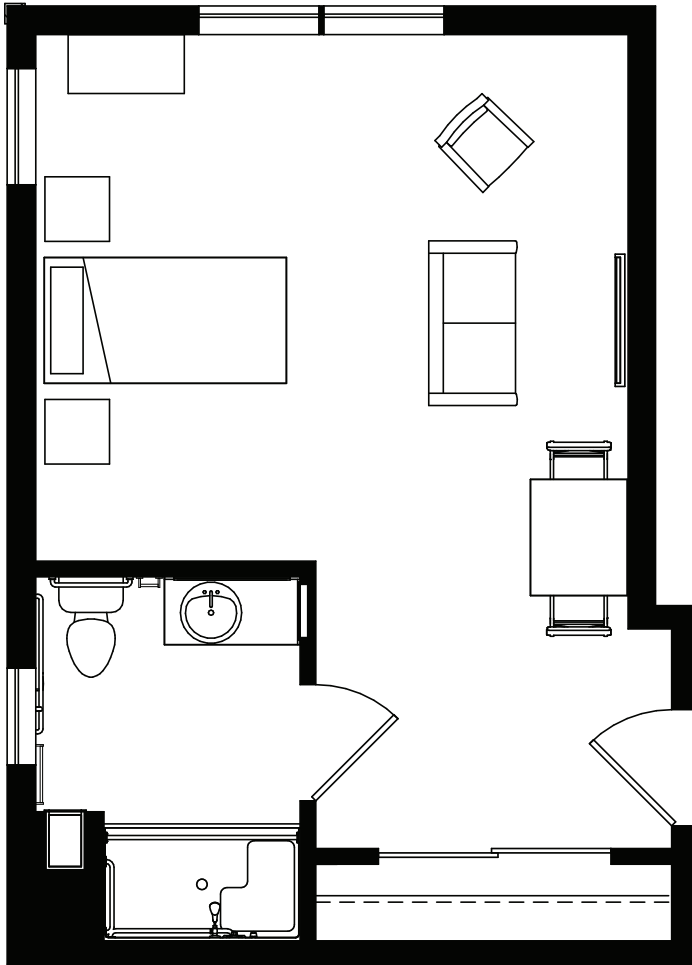

FLOOR PLAN

MEMORY CARE PRIVATE STUDIO • 368 SQ FT

- High-end vinyl plank flooring
- Individually controlled heating and air-conditioning
- Window Coverings
- Basic Cable TV
- Emergency call system

*Floor plan sizes may vary
and other plans are available*