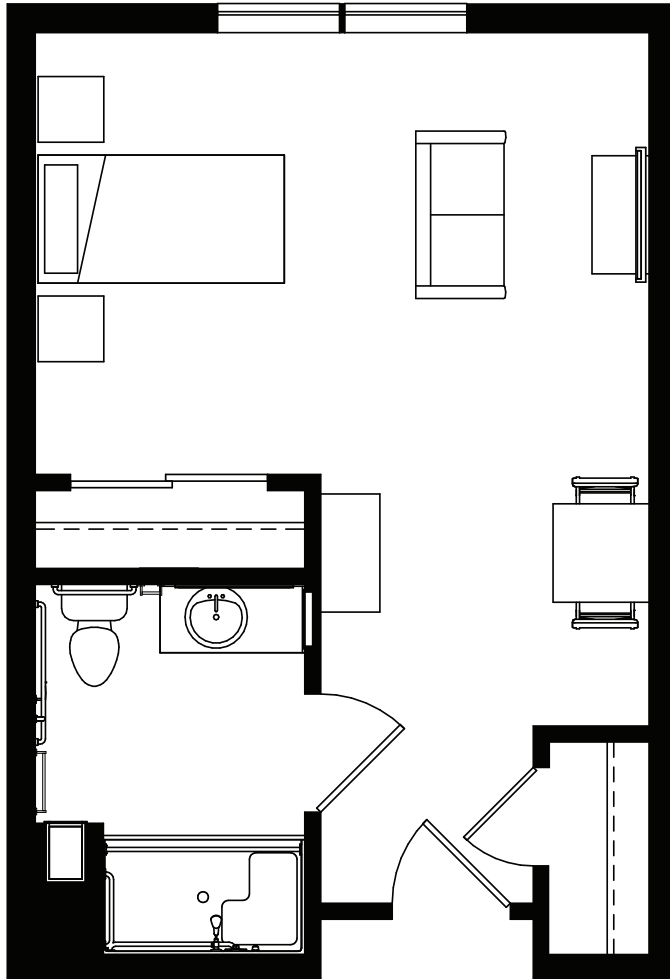

# FLOOR PLAN

## MEMORY CARE PRIVATE STUDIO • 360 SQ FT

- High-end vinyl plank flooring
- Individually controlled heating and air-conditioning
- Window Coverings
- Basic Cable TV
- Emergency call system

*Floor plan sizes may vary  
and other plans are available*