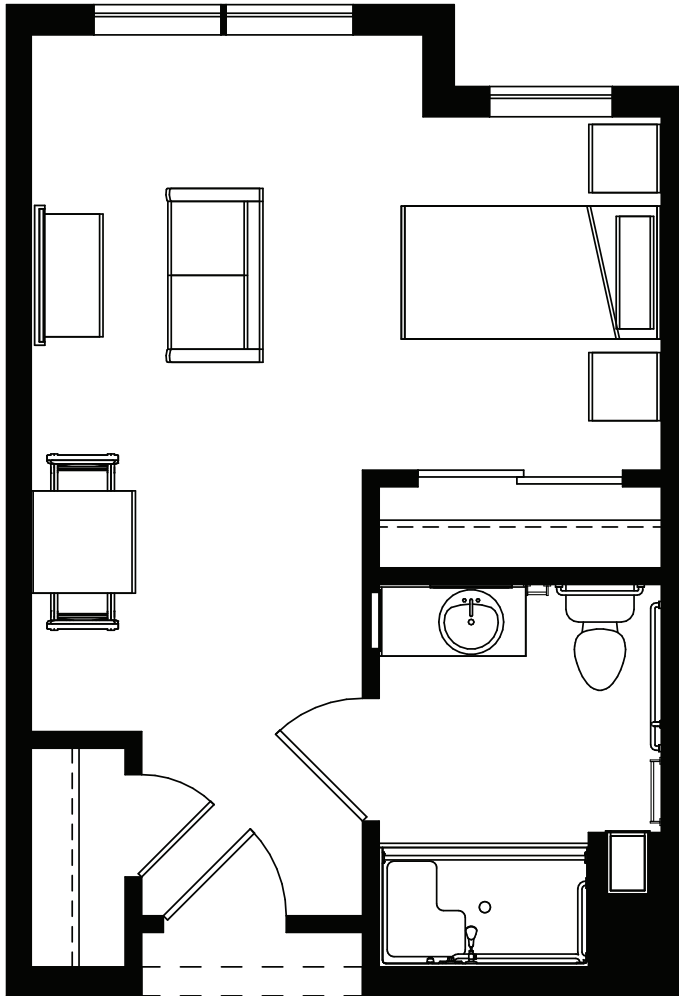

FLOOR PLAN

MEMORY CARE PRIVATE STUDIO • 328 SQ FT

- High-end vinyl plank flooring
- Individually controlled heating and air-conditioning
- Window Coverings
- Basic Cable TV
- Emergency call system

*Floor plan sizes may vary
and other plans are available*