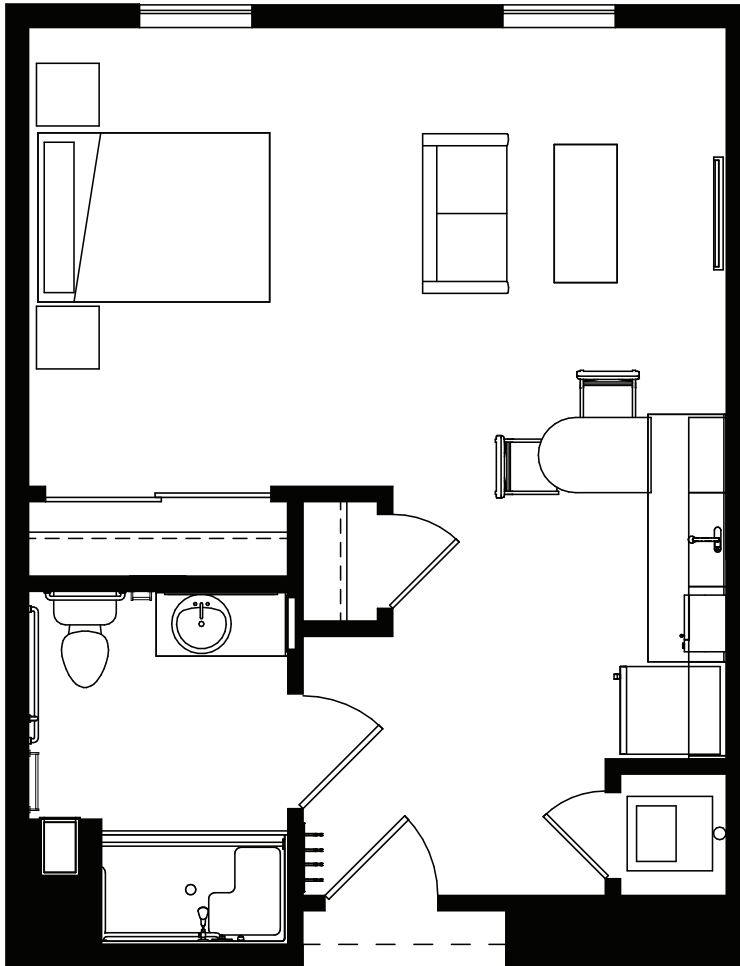

FLOOR PLAN

INDEPENDENT LIVING STUDIO • 445 SQ FT

- Kitchens with granite counters and stainless-steel appliances
- Designer carpet and high-end vinyl plank flooring
- Individually controlled heating and air-conditioning
- Window Coverings
- Basic Cable TV
- Emergency call system
- Washers and dryers

*Floor plan sizes may vary
and other plans are available*