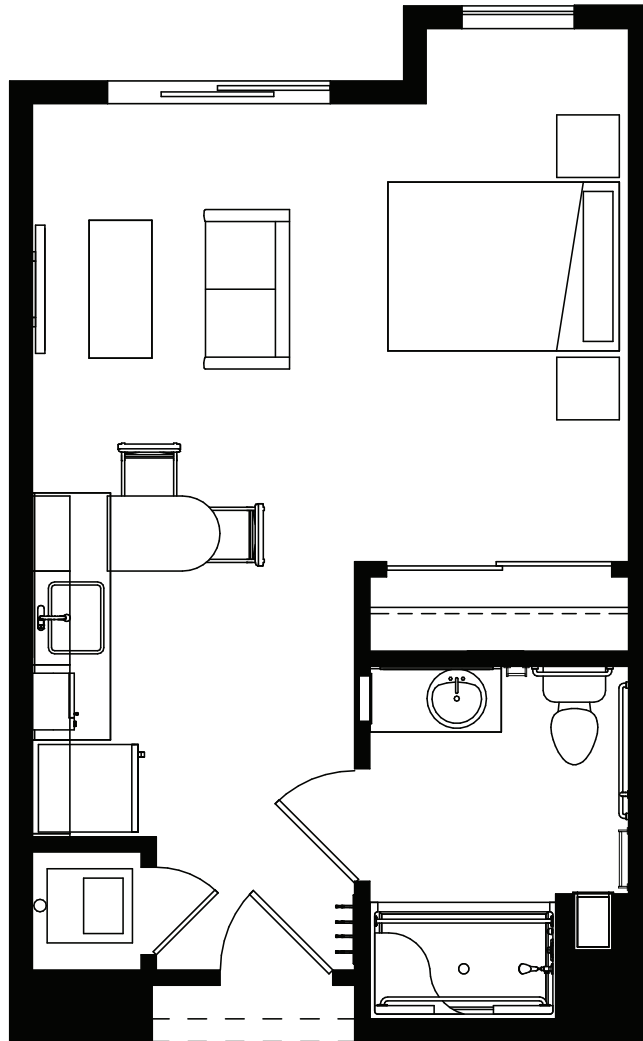

FLOOR PLAN

INDEPENDENT LIVING STUDIO • 392 SQ FT

- Kitchens with granite counters and stainless-steel appliances
- Designer carpet and high-end vinyl plank flooring
- Individually controlled heating and air-conditioning
- Window Coverings
- Basic Cable TV
- Emergency call system
- Washers and dryers

*Floor plan sizes may vary
and other plans are available*