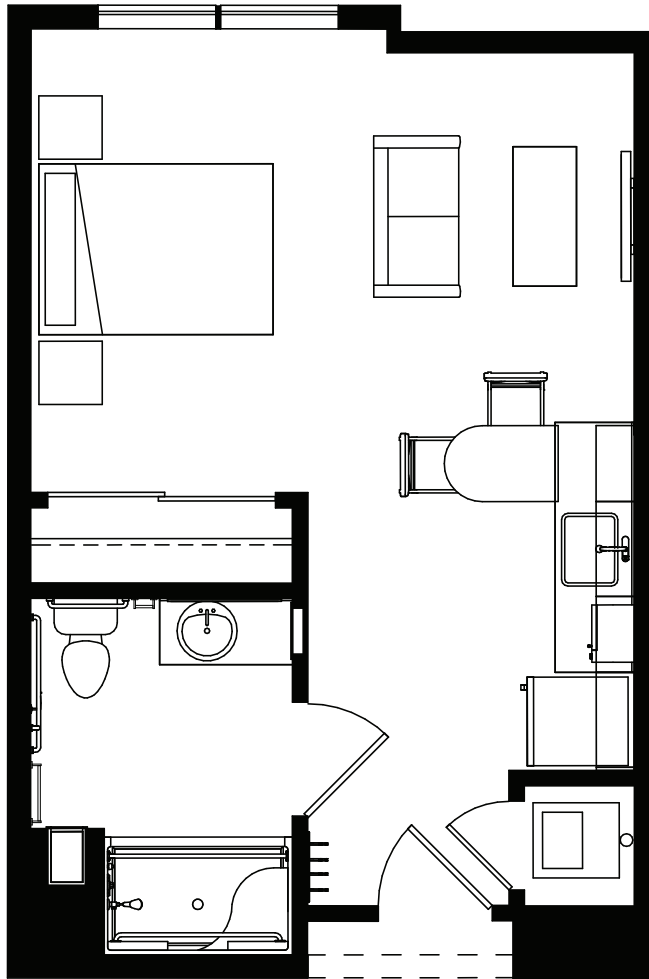

FLOOR PLAN

INDEPENDENT LIVING STUDIO • 379 SQ FT

- Kitchens with granite counters and stainless-steel appliances
- Designer carpet and high-end vinyl plank flooring
- Individually controlled heating and air-conditioning
- Window Coverings
- Basic Cable TV
- Emergency call system
- Washers and dryers

*Floor plan sizes may vary
and other plans are available*