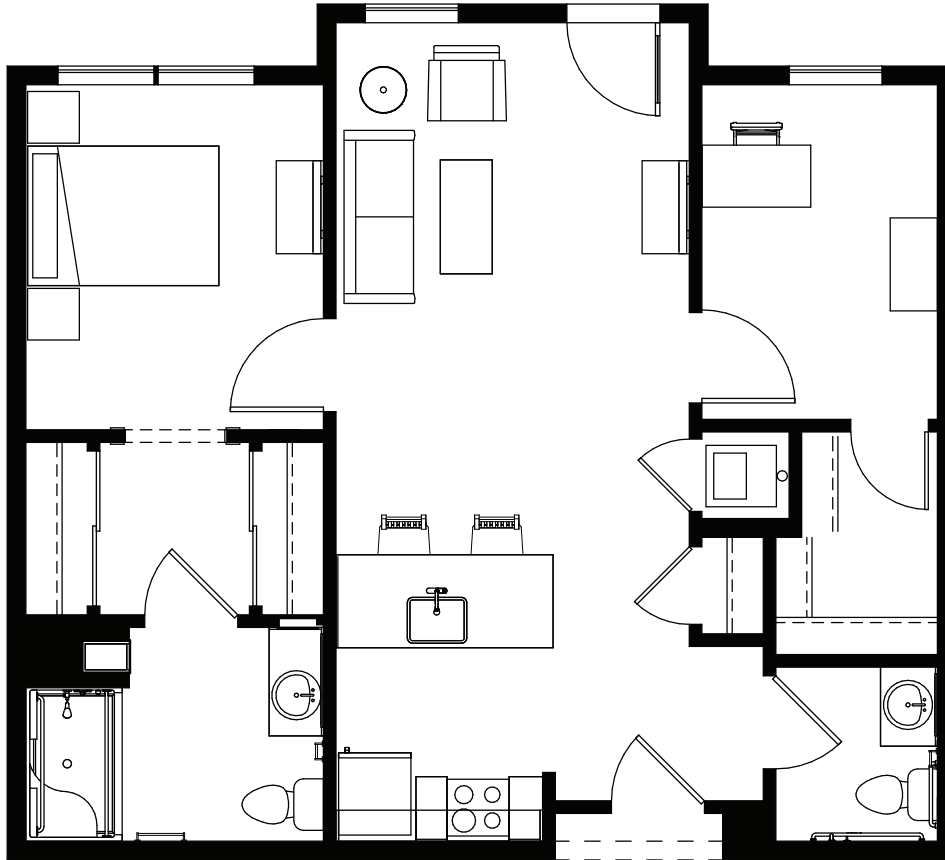

# FLOOR PLAN

## INDEPENDENT LIVING ONE-BEDROOM WITH DEN 734 SQ FT

- Kitchens with granite counters and stainless-steel appliances
- Designer carpet and high-end vinyl plank flooring
- Individually controlled heating and air-conditioning
- Window Coverings
- Basic Cable TV
- Emergency call system
- Washers and dryers

*Floor plan sizes may vary  
and other plans are available*