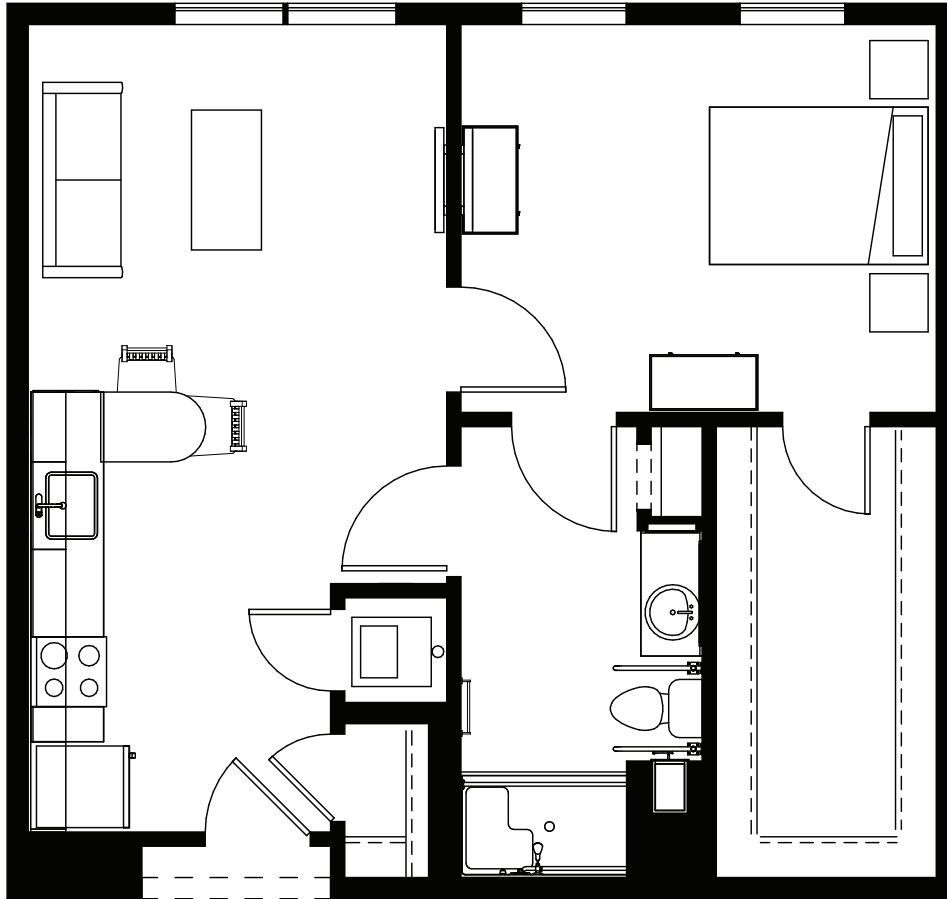

FLOOR PLAN

INDEPENDENT LIVING ONE-BEDROOM • 626 SQ FT

- Kitchens with granite counters and stainless-steel appliances
- Designer carpet and high-end vinyl plank flooring
- Individually controlled heating and air-conditioning
- Window Coverings
- Basic Cable TV
- Emergency call system
- Washers and dryers

*Floor plan sizes may vary
and other plans are available*