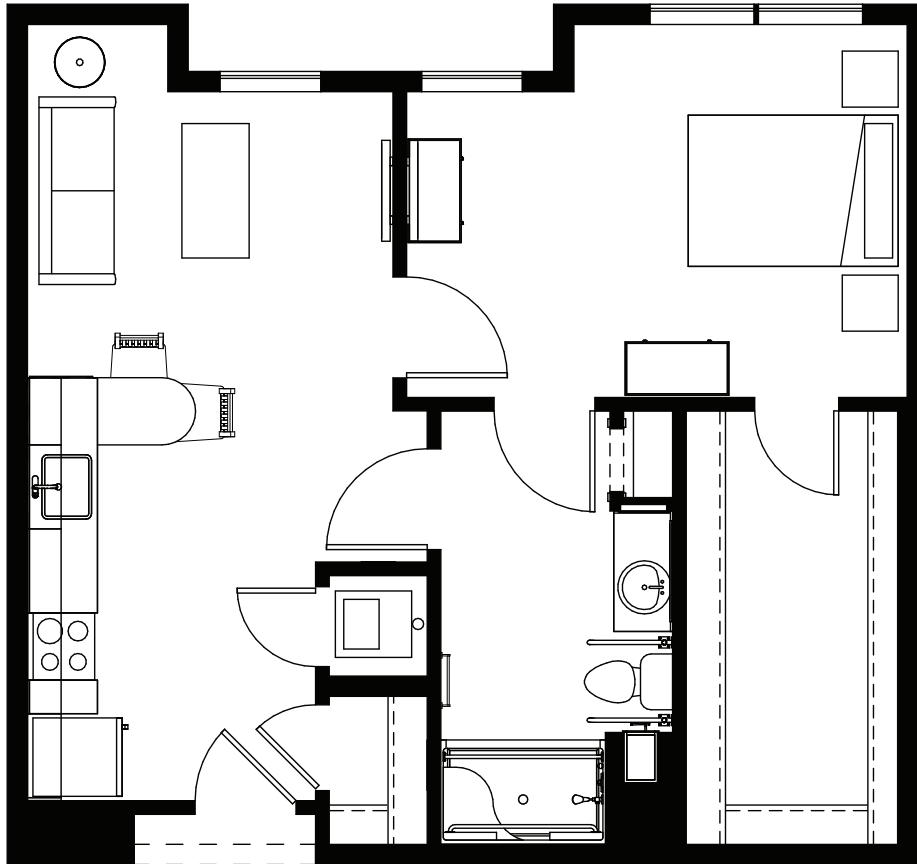

FLOOR PLAN

INDEPENDENT LIVING ONE-BEDROOM • 606 SQ FT

- Kitchens with granite counters and stainless-steel appliances
- Designer carpet and high-end vinyl plank flooring
- Individually controlled heating and air-conditioning
- Window Coverings
- Basic Cable TV
- Emergency call system
- Washers and dryers

*Floor plan sizes may vary
and other plans are available*