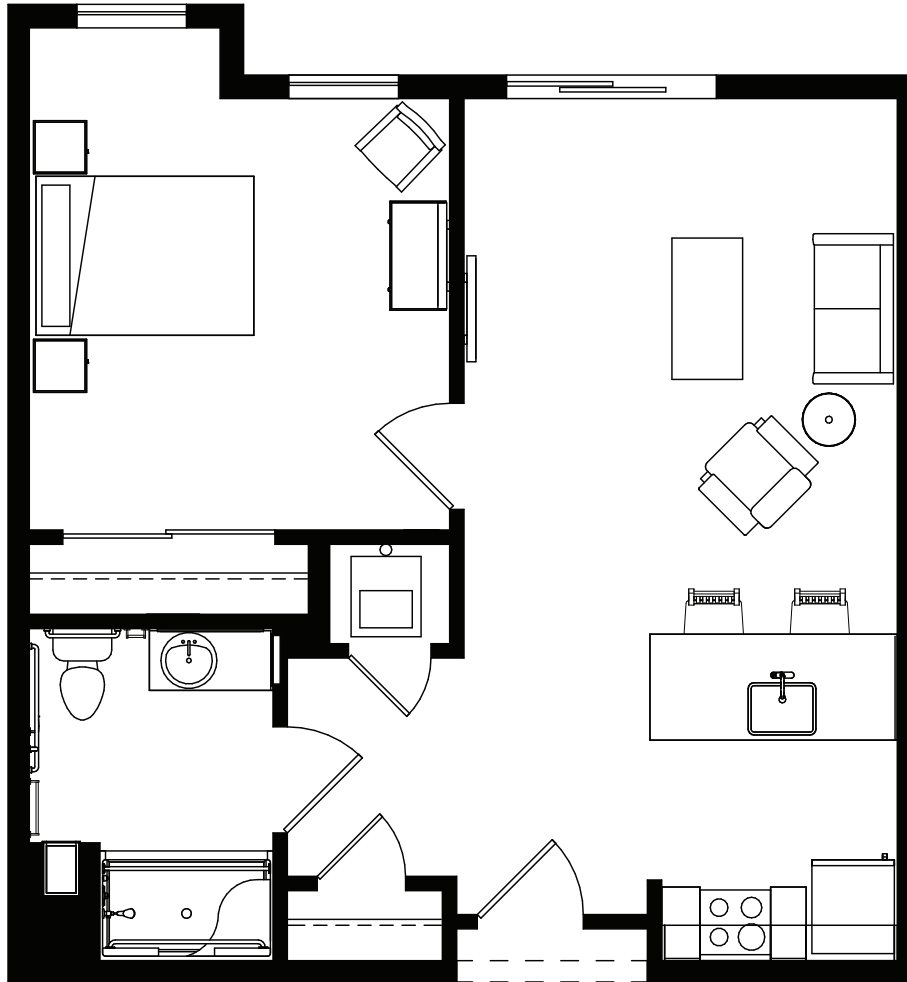

# FLOOR PLAN

## INDEPENDENT LIVING ONE-BEDROOM • 602 SQ FT

- Kitchens with granite counters and stainless-steel appliances
- Designer carpet and high-end vinyl plank flooring
- Individually controlled heating and air-conditioning
- Window Coverings
- Basic Cable TV
- Emergency call system
- Washers and dryers

*Floor plan sizes may vary  
and other plans are available*