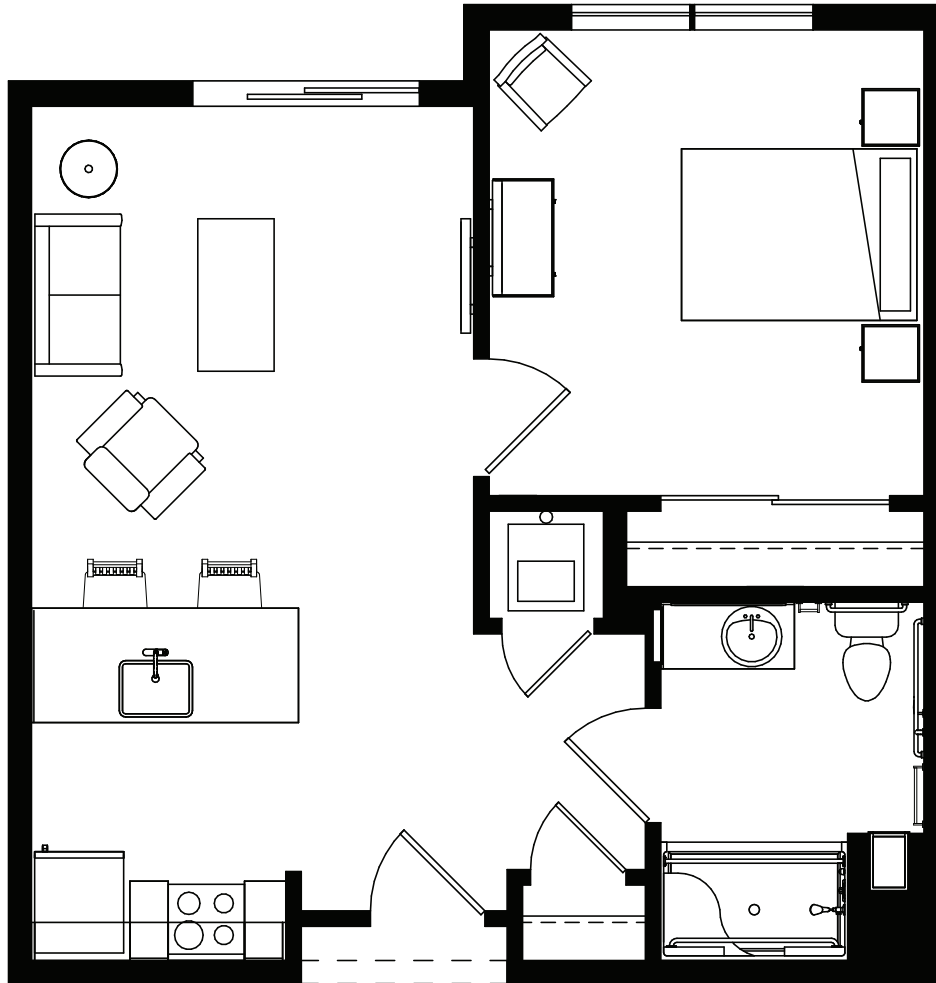

FLOOR PLAN

INDEPENDENT LIVING ONE-BEDROOM • 542 SQ FT

- Kitchens with granite counters and stainless-steel appliances
- Designer carpet and high-end vinyl plank flooring
- Individually controlled heating and air-conditioning
- Window Coverings
- Basic Cable TV
- Emergency call system
- Washers and dryers

*Floor plan sizes may vary
and other plans are available*