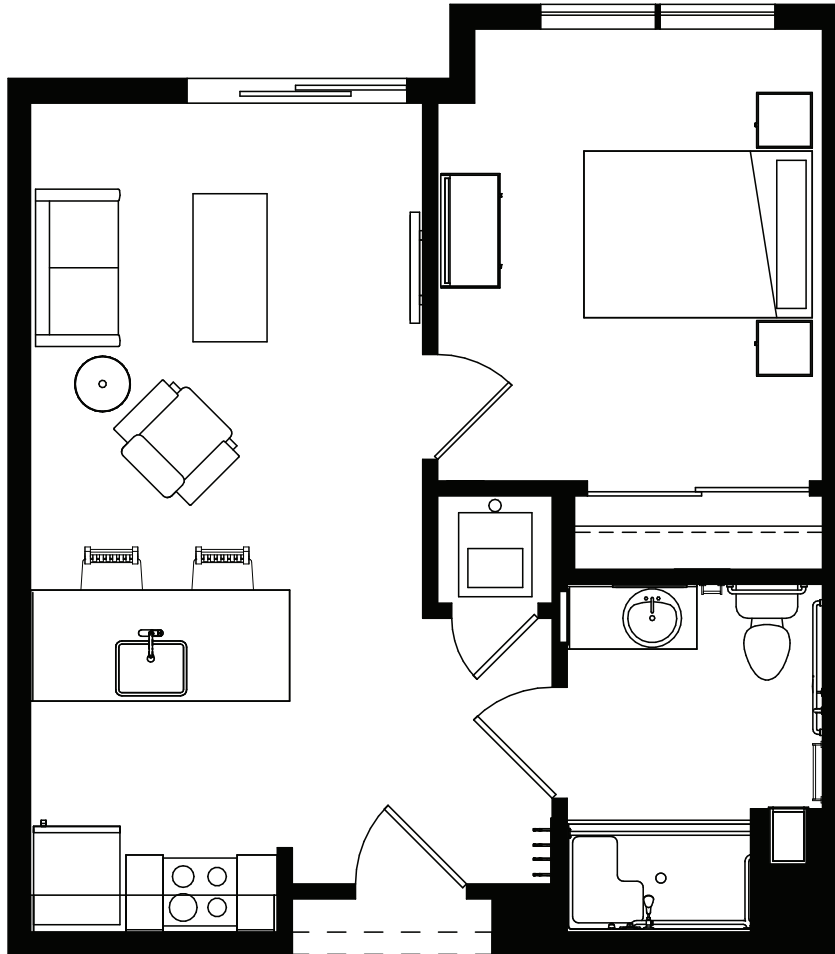

# FLOOR PLAN

## INDEPENDENT LIVING ONE-BEDROOM • 492 SQ FT

- Kitchens with granite counters and stainless-steel appliances
- Designer carpet and high-end vinyl plank flooring
- Individually controlled heating and air-conditioning
- Window Coverings
- Basic Cable TV
- Emergency call system
- Washers and dryers

*Floor plan sizes may vary  
and other plans are available*